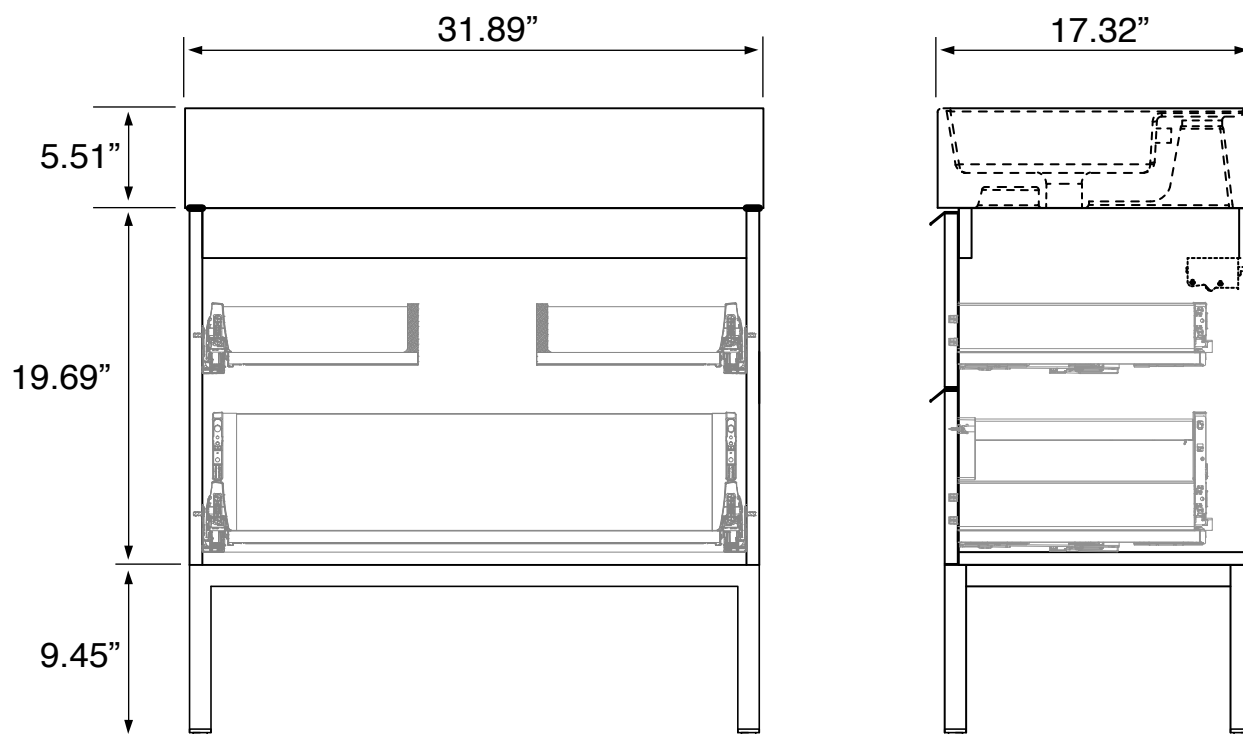

Features

- Modern design.
- Ceramic sink with overflow.
- Sink features counter space.
- Water resistant exterior vanity panels.
- 2 Soft-closing drawer.
- Black cabinet handles.

Material

- White ceramic integrated sink.
- Engineered wood vanity base.
- Matte black metal legs.

Installation

- Floor standing installation.

Configurations

- Single hole.
- No hole (special order). Three
- hole (special order).

Nameek's One-Year Limited Warranty

See website for warranty information details.

Vanity Cabinet Color/Finish Details

Color	Description
	Glossy White

Technical Information

Bowl type:	Single
Installation:	Floor standing
Bowl dimensions:	Depth: 3.6" Width: 12.2" Length: 15.8"
Drain hole:	1.75"
Faucet hole:	1.38"
Hole configurations:	0, 1, 3
Weight:	140 lbs