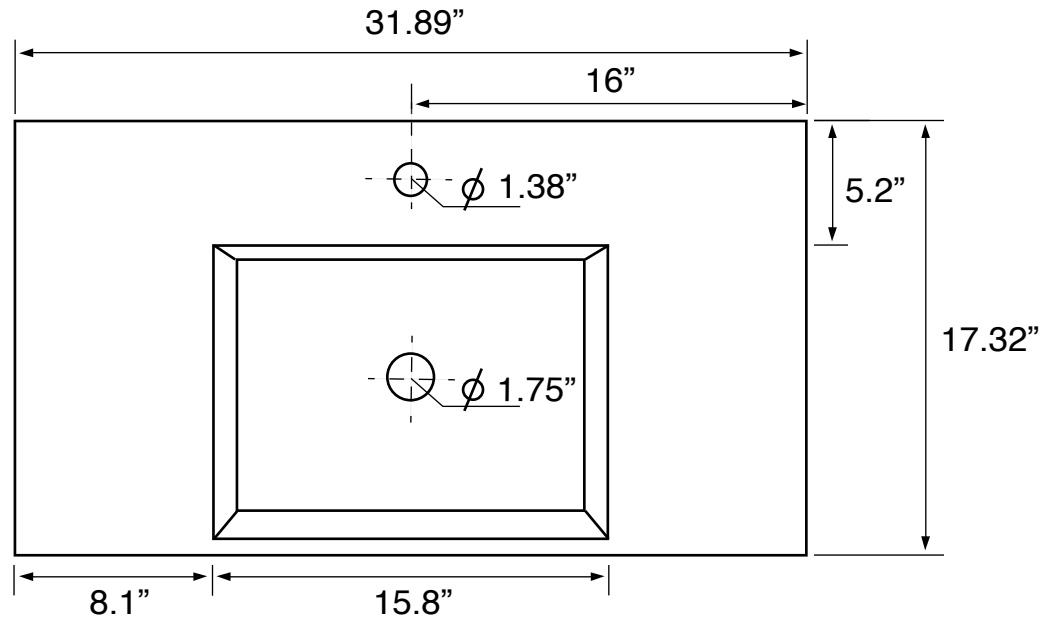

Installation

- Floor standing installation.

Configurations

- Single hole.
- No hole (special order). Three
- hole (special order).

Nameek's One-Year Limited Warranty

See website for warranty information details.

Vanity Cabinet Color/Finish Details

Color	Description
	Glossy White

Technical Information

Bowl type:	Single
Installation:	Floor standing
Bowl dimensions:	Depth: 3.6" Width: 12.2" Length: 15.8"
Drain hole:	1.75"
Faucet hole:	1.38"
Hole configurations:	0, 1, 3
Weight:	140 lbs