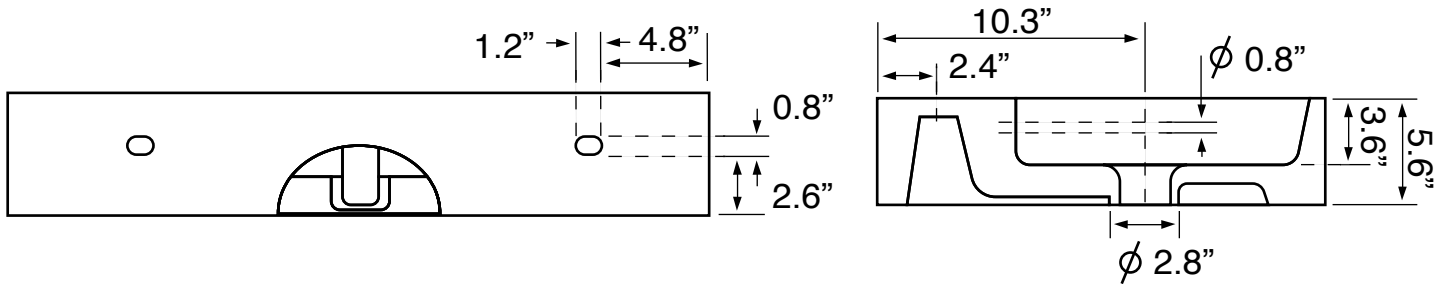

Installation

- Floor standing installation.

Configurations

- Single hole.
- No hole (special order). Three
- hole (special order).

Nameek's One-Year Limited Warranty

See website for warranty information details.

Vanity Cabinet Color/Finish Details

Color	Description
	Glossy White

Technical Information

Bowl type:	Single
Installation:	Floor standing
Bowl dimensions:	Depth: 3.6" Width: 12.2" Length: 15.8"
Drain hole:	1.75"
Faucet hole:	1.38"
Hole configurations:	0, 1, 3
Weight:	140 lbs