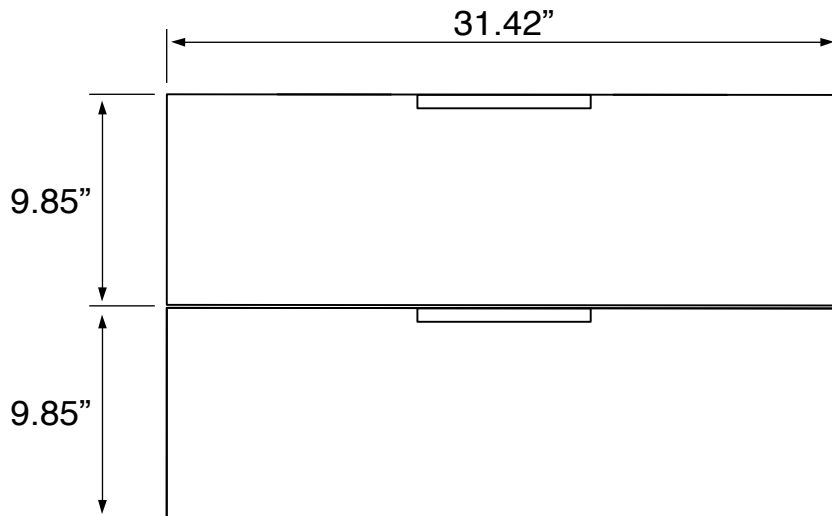

Vanity Cabinet Color/Finish Details

Color	Description
	Glossy White

Technical Information

Bowl type:	Single
Installation:	Floor standing
Bowl dimensions:	Depth: 3.6" Width: 12.2" Length: 15.8"
Drain hole:	1.75"
Faucet hole:	1.38"
Hole configurations:	0, 1, 3
Weight:	140 lbs